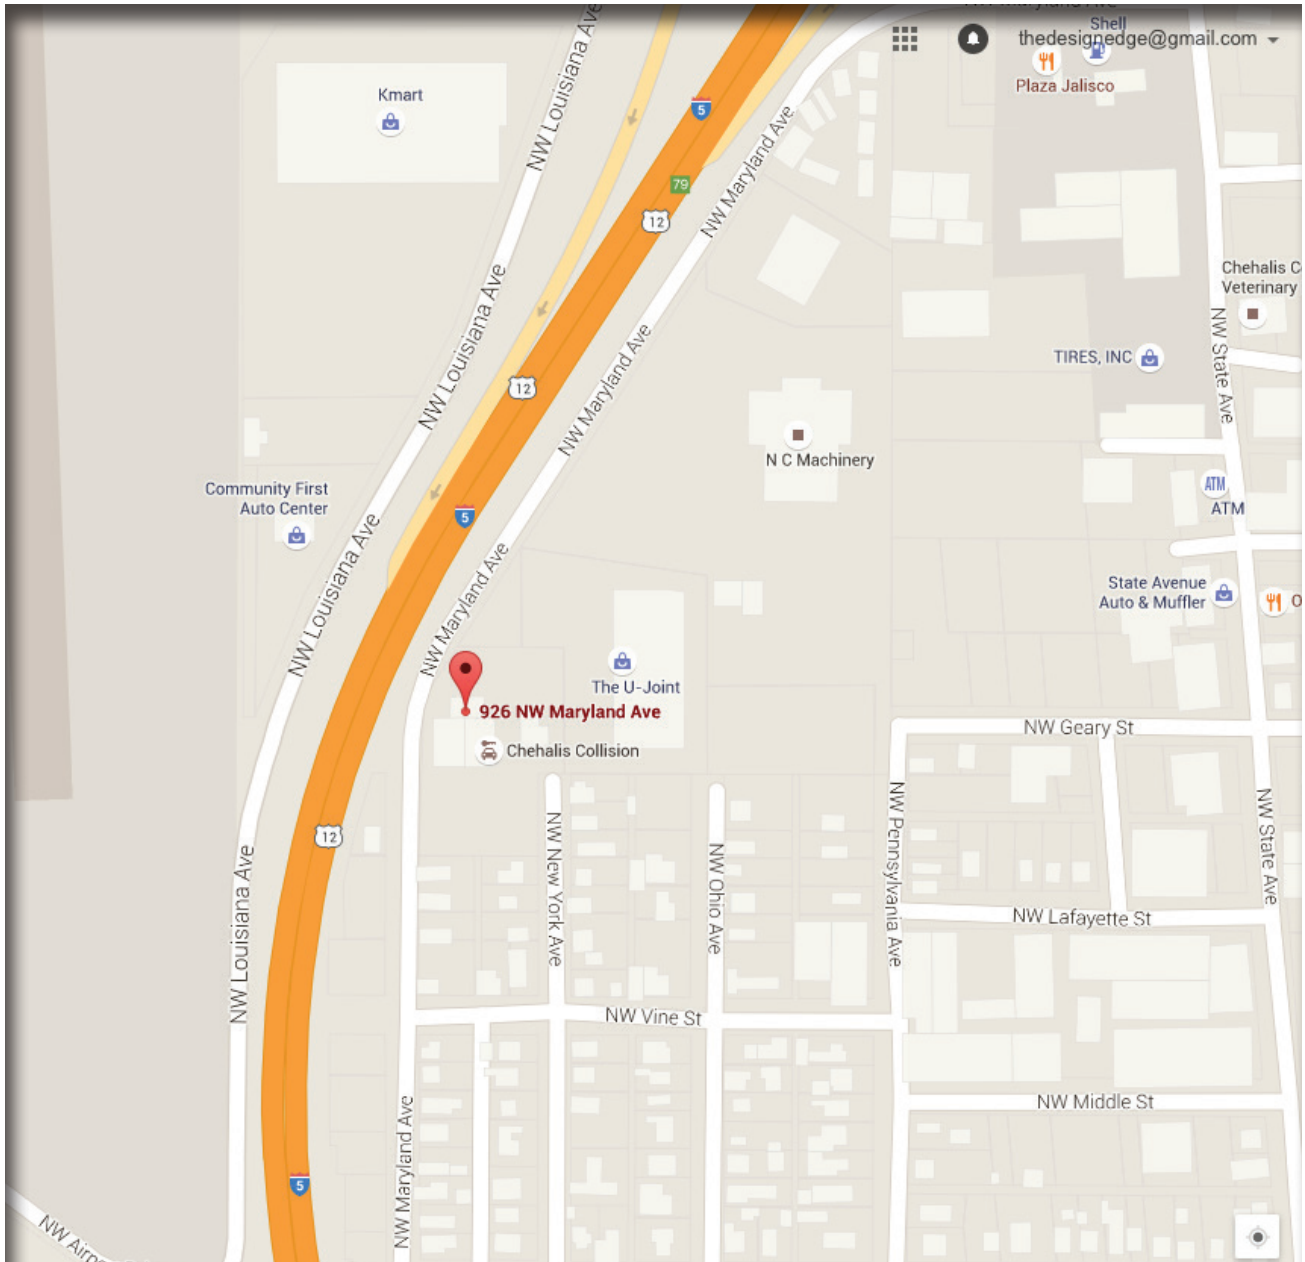

Chehalis **COLLISION CENTER**

Directions to Chehalis Collision Center

Traveling south on I-5 take exit 79 at the stop light and turn left onto NW Chamber of Commerce Way.

Traveling north on I-5 take exit 79 and at the stop light turn right onto NW Chamber of Commerce Way.

Follow NW Chamber of Commerce Way a short distance to NW State Avenue. Turn right onto NW State Avenue and take the next road turning right onto NW Maryland Ave.

Follow that road to our building at 925 NW Maryland Avenue.